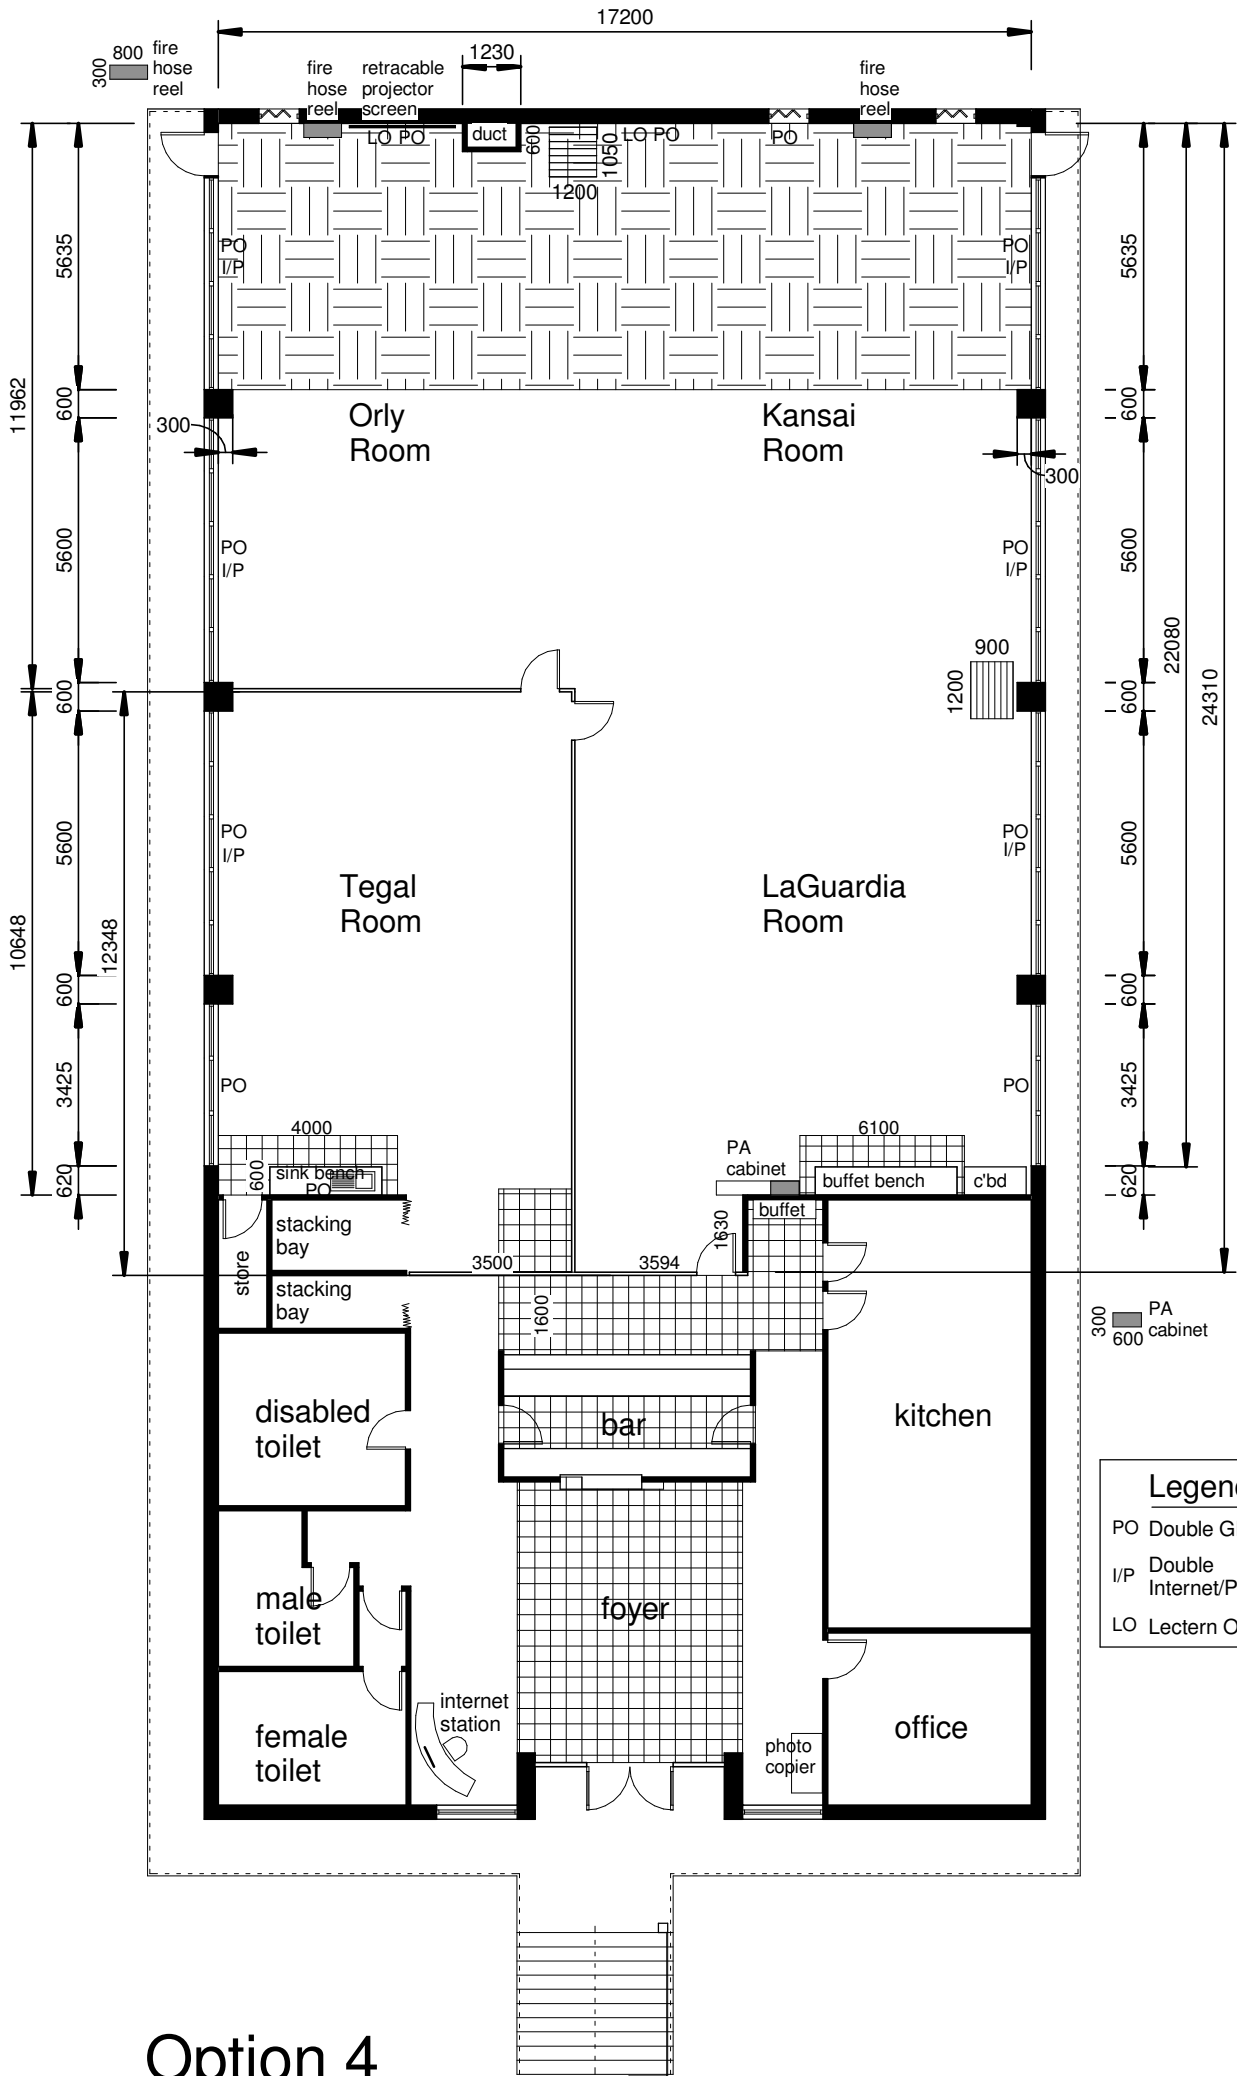

Option 3

disabled /
wheelchair lift

Legend:

PO	Double GPO
I/P	Double Internet/Phone
LO	Lectern Outlets

Option 4

disabled / wheelchair lift

300 PA cabinet
600

Legend:
 PO Double GPO
 I/P Double Internet/Phone
 LO Lectern Outlets

Option 5

disabled / wheelchair lift