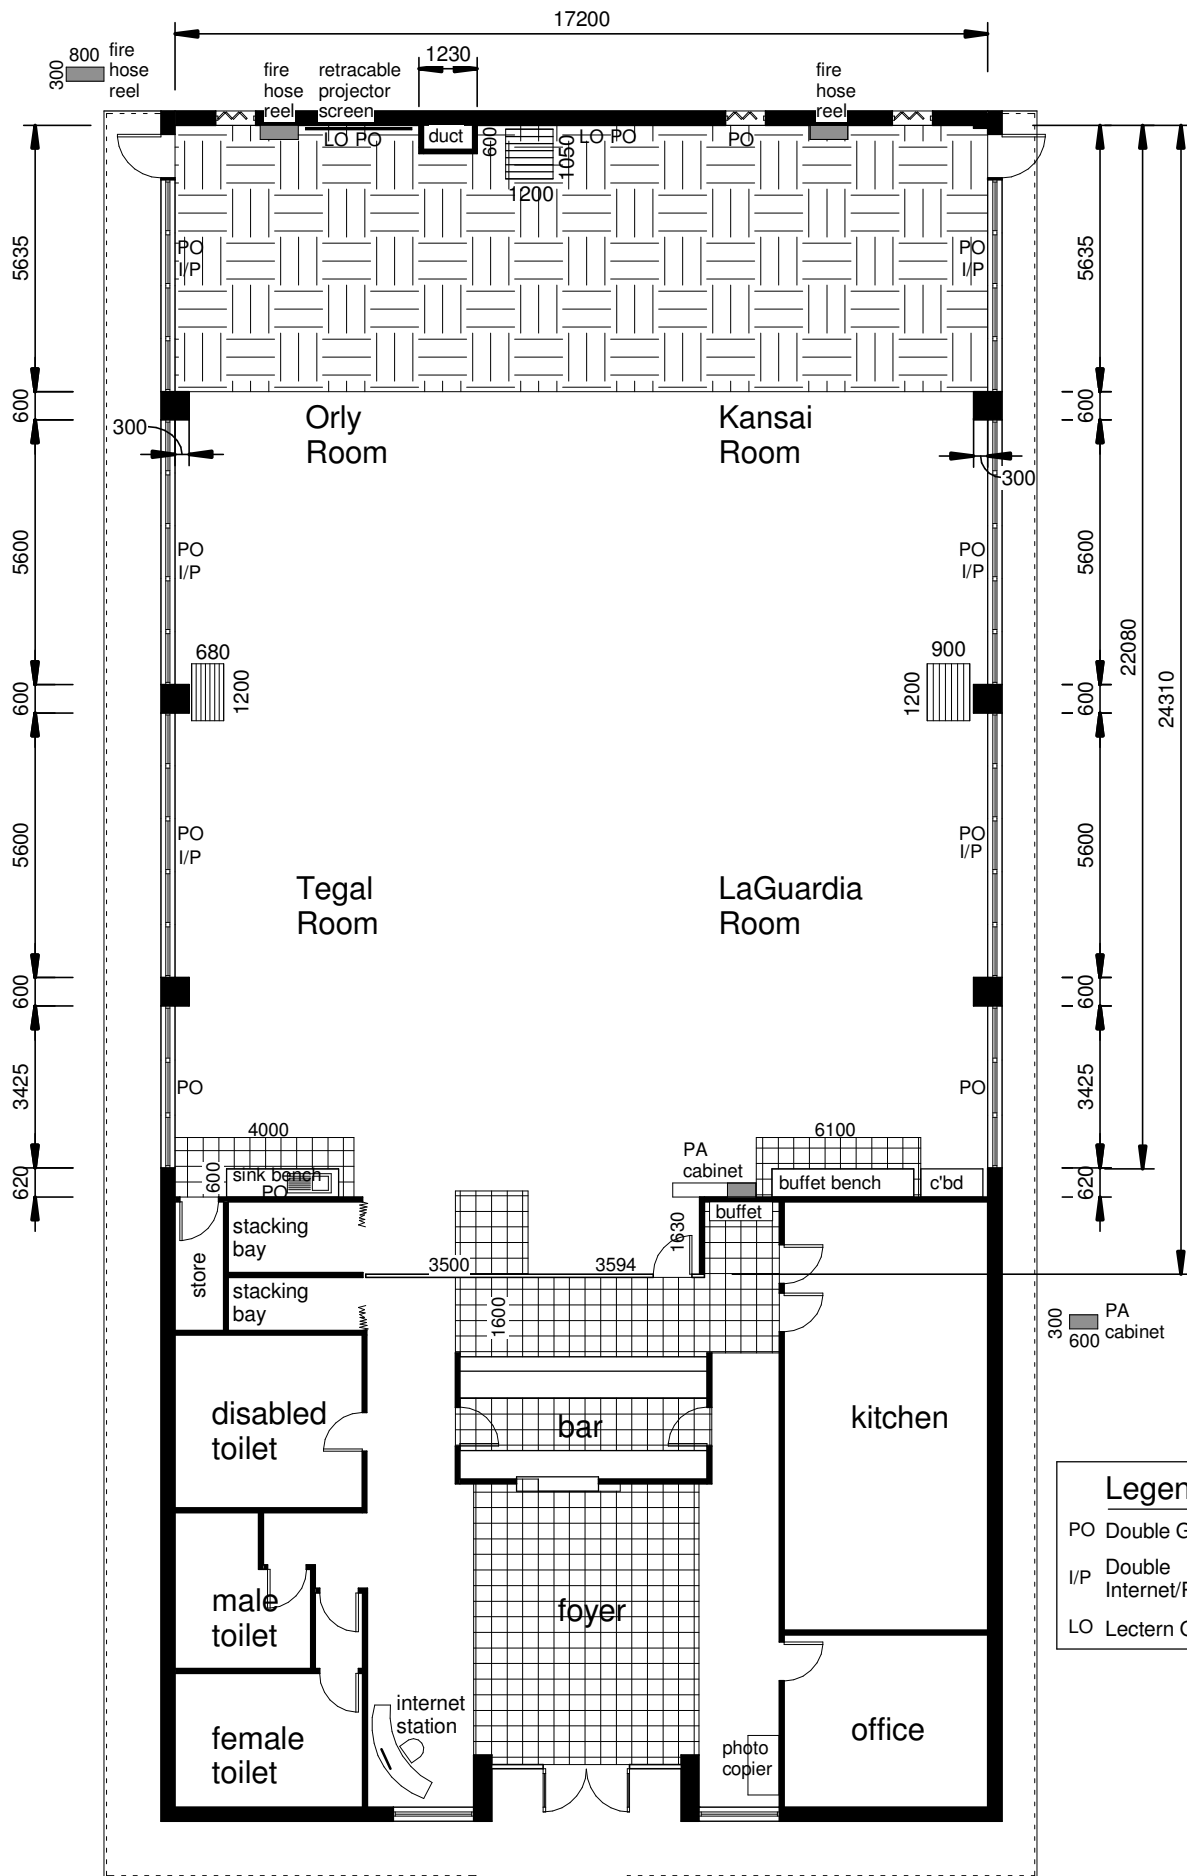

Option 3

disabled /
wheelchair lift

Legend:

PO	Double GPO
I/P	Double Internet/Phone
LO	Lectern Outlets

Option 4

disabled / wheelchair lift

300 PA cabinet
600

Legend:
 PO Double GPO
 I/P Double Internet/Phone
 LO Lectern Outlets

Option 5

disabled / wheelchair lift